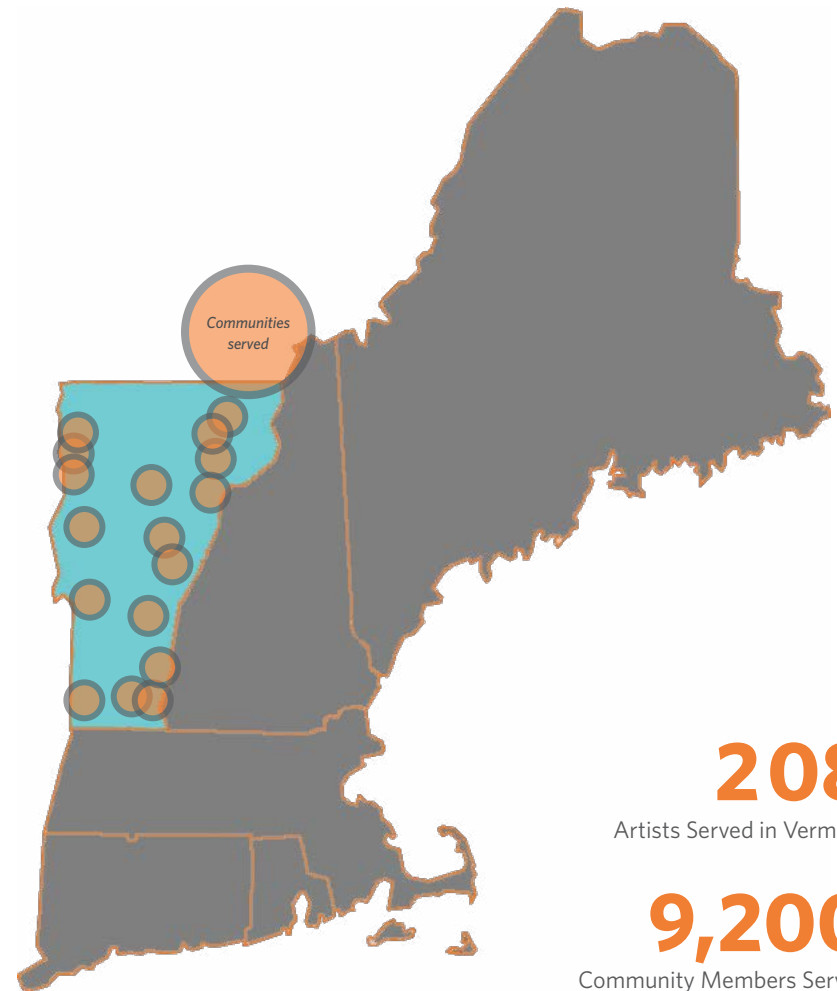

208

Artists Served in Vermont

9,200

Community Members Served
from NEFA Grantmaking

$77,236

Total Amount Granted by NEFA

$140,726

Total Amount Leveraged from NEFA Grants

NEFA & VERMONT IN FY18