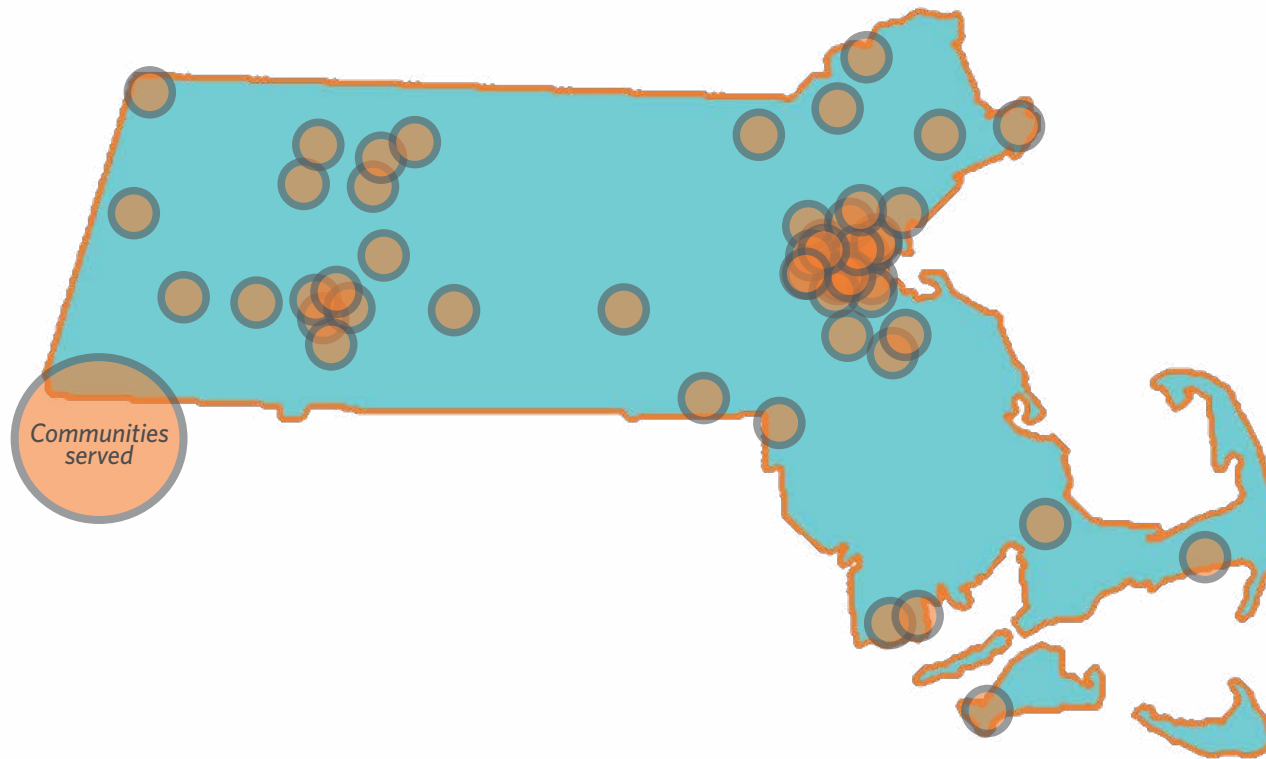

$627,052

Total Amount Granted by NEFA

701

Artists Served in MA

74,543

Community Members Served

$446,345

Total Amount Leveraged

NEFA & MASSACHUSETTS IN **FY20**

NEFA Joins State Arts Agency Partners in Artist Relief

In response to the COVID-19 crisis, NEFA granted $285,330 from the risk reserve fund to support emergency relief funds at the six state arts agencies of New England in the initial phase of the pandemic. In Massachusetts, the $48,110 grant reached beyond both NEFA's and Mass Cultural Council's traditional constituent base, providing timely support to 48 additional Massachusetts artists.

View additional resources at nefa.org/COVID-19.

Marsha Parilla; photo by Ernesto Galán