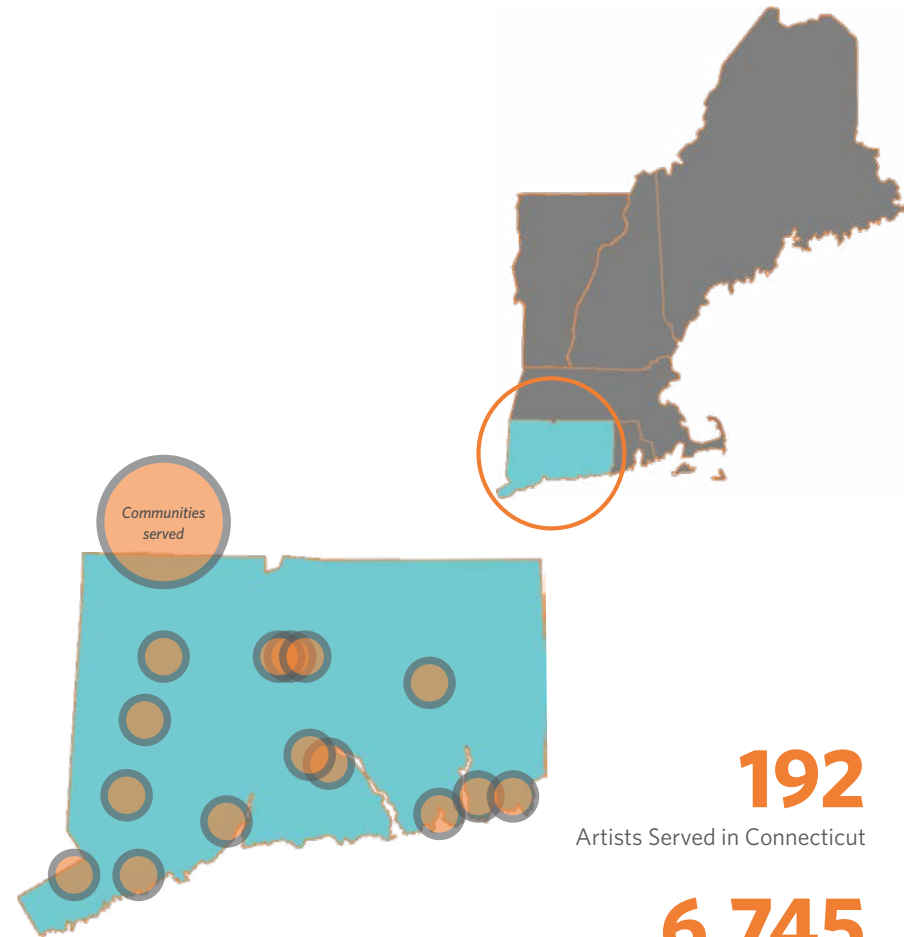

**Katja Kolcio Higganum**  
**Litchfield Jazz Festival/Camp** Litchfield\*  
**onStage at Connecticut College** New London\*  
**Pilobolus** Washington Depot  
**Quick Center for the Arts** Fairfield\*  
**Scapegoat Garden** Hartford  
**Shawn Hove** Stonington  
**Thomas/Ortiz Dance** New Canaan  
**TNMOT AZTRO** Hartford  
**Trinity College** Hartford  
**Wesleyan University Center for the Arts** Middletown\*

\*received multiple grants in FY18.

The next CCX will take place in Montpelier, VT!  
 June 6-7, 2019  
 For more information, visit: [www.nefa.org](http://www.nefa.org)

The CCX helps build a bridge between the creative sector and community development by providing a peer-to-peer forum to explore the abundant creative assets of New England and share how—through collaboration, ingenuity, vision, leadership, and patience—the creative sector continues to breathe life and opportunity into the region.

Photo by Emilie Farrugia/The Day

**192**  
 Artists Served in Connecticut

**6,745**  
 Community Members Served  
 from NEFA Grantmaking

**\$67,890**  
 Total Amount Granted by NEFA

**\$148,540**  
 Total Amount Leveraged from NEFA Grants