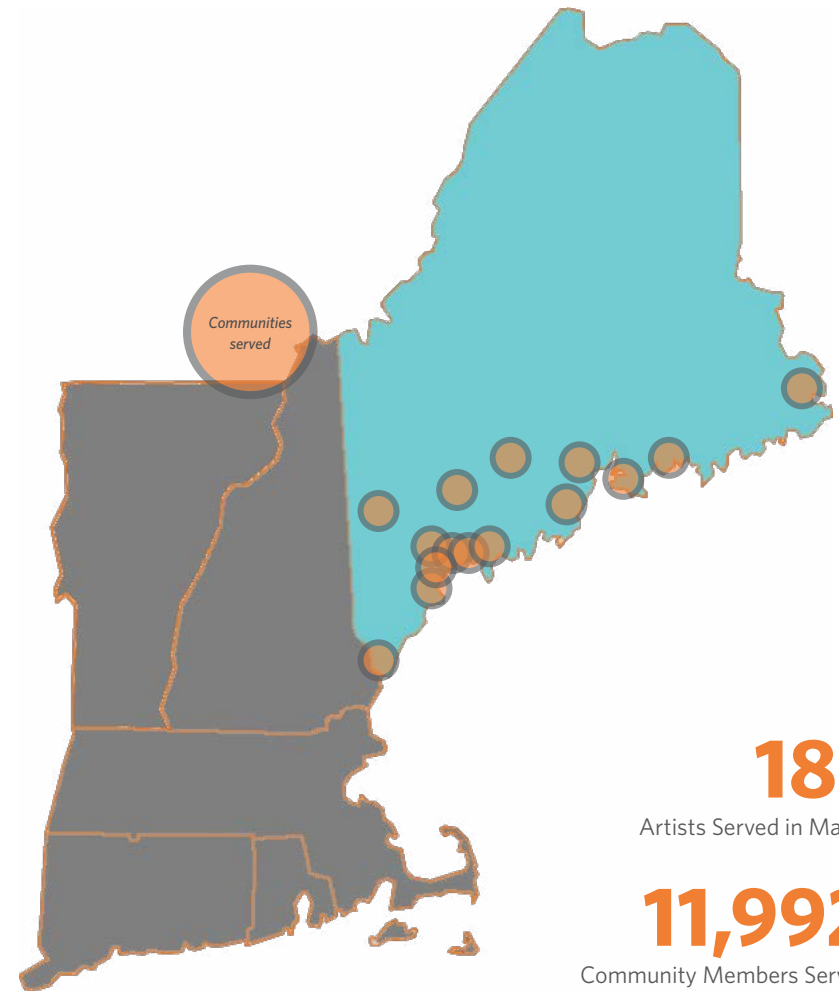

181

Artists Served in Maine

11,992

Community Members Served from NEFA Grantmaking

$68,891

Total Amount Granted by NEFA

$145,793

Total Amount Leveraged from NEFA Grants

NEFA & MAINE IN FY18